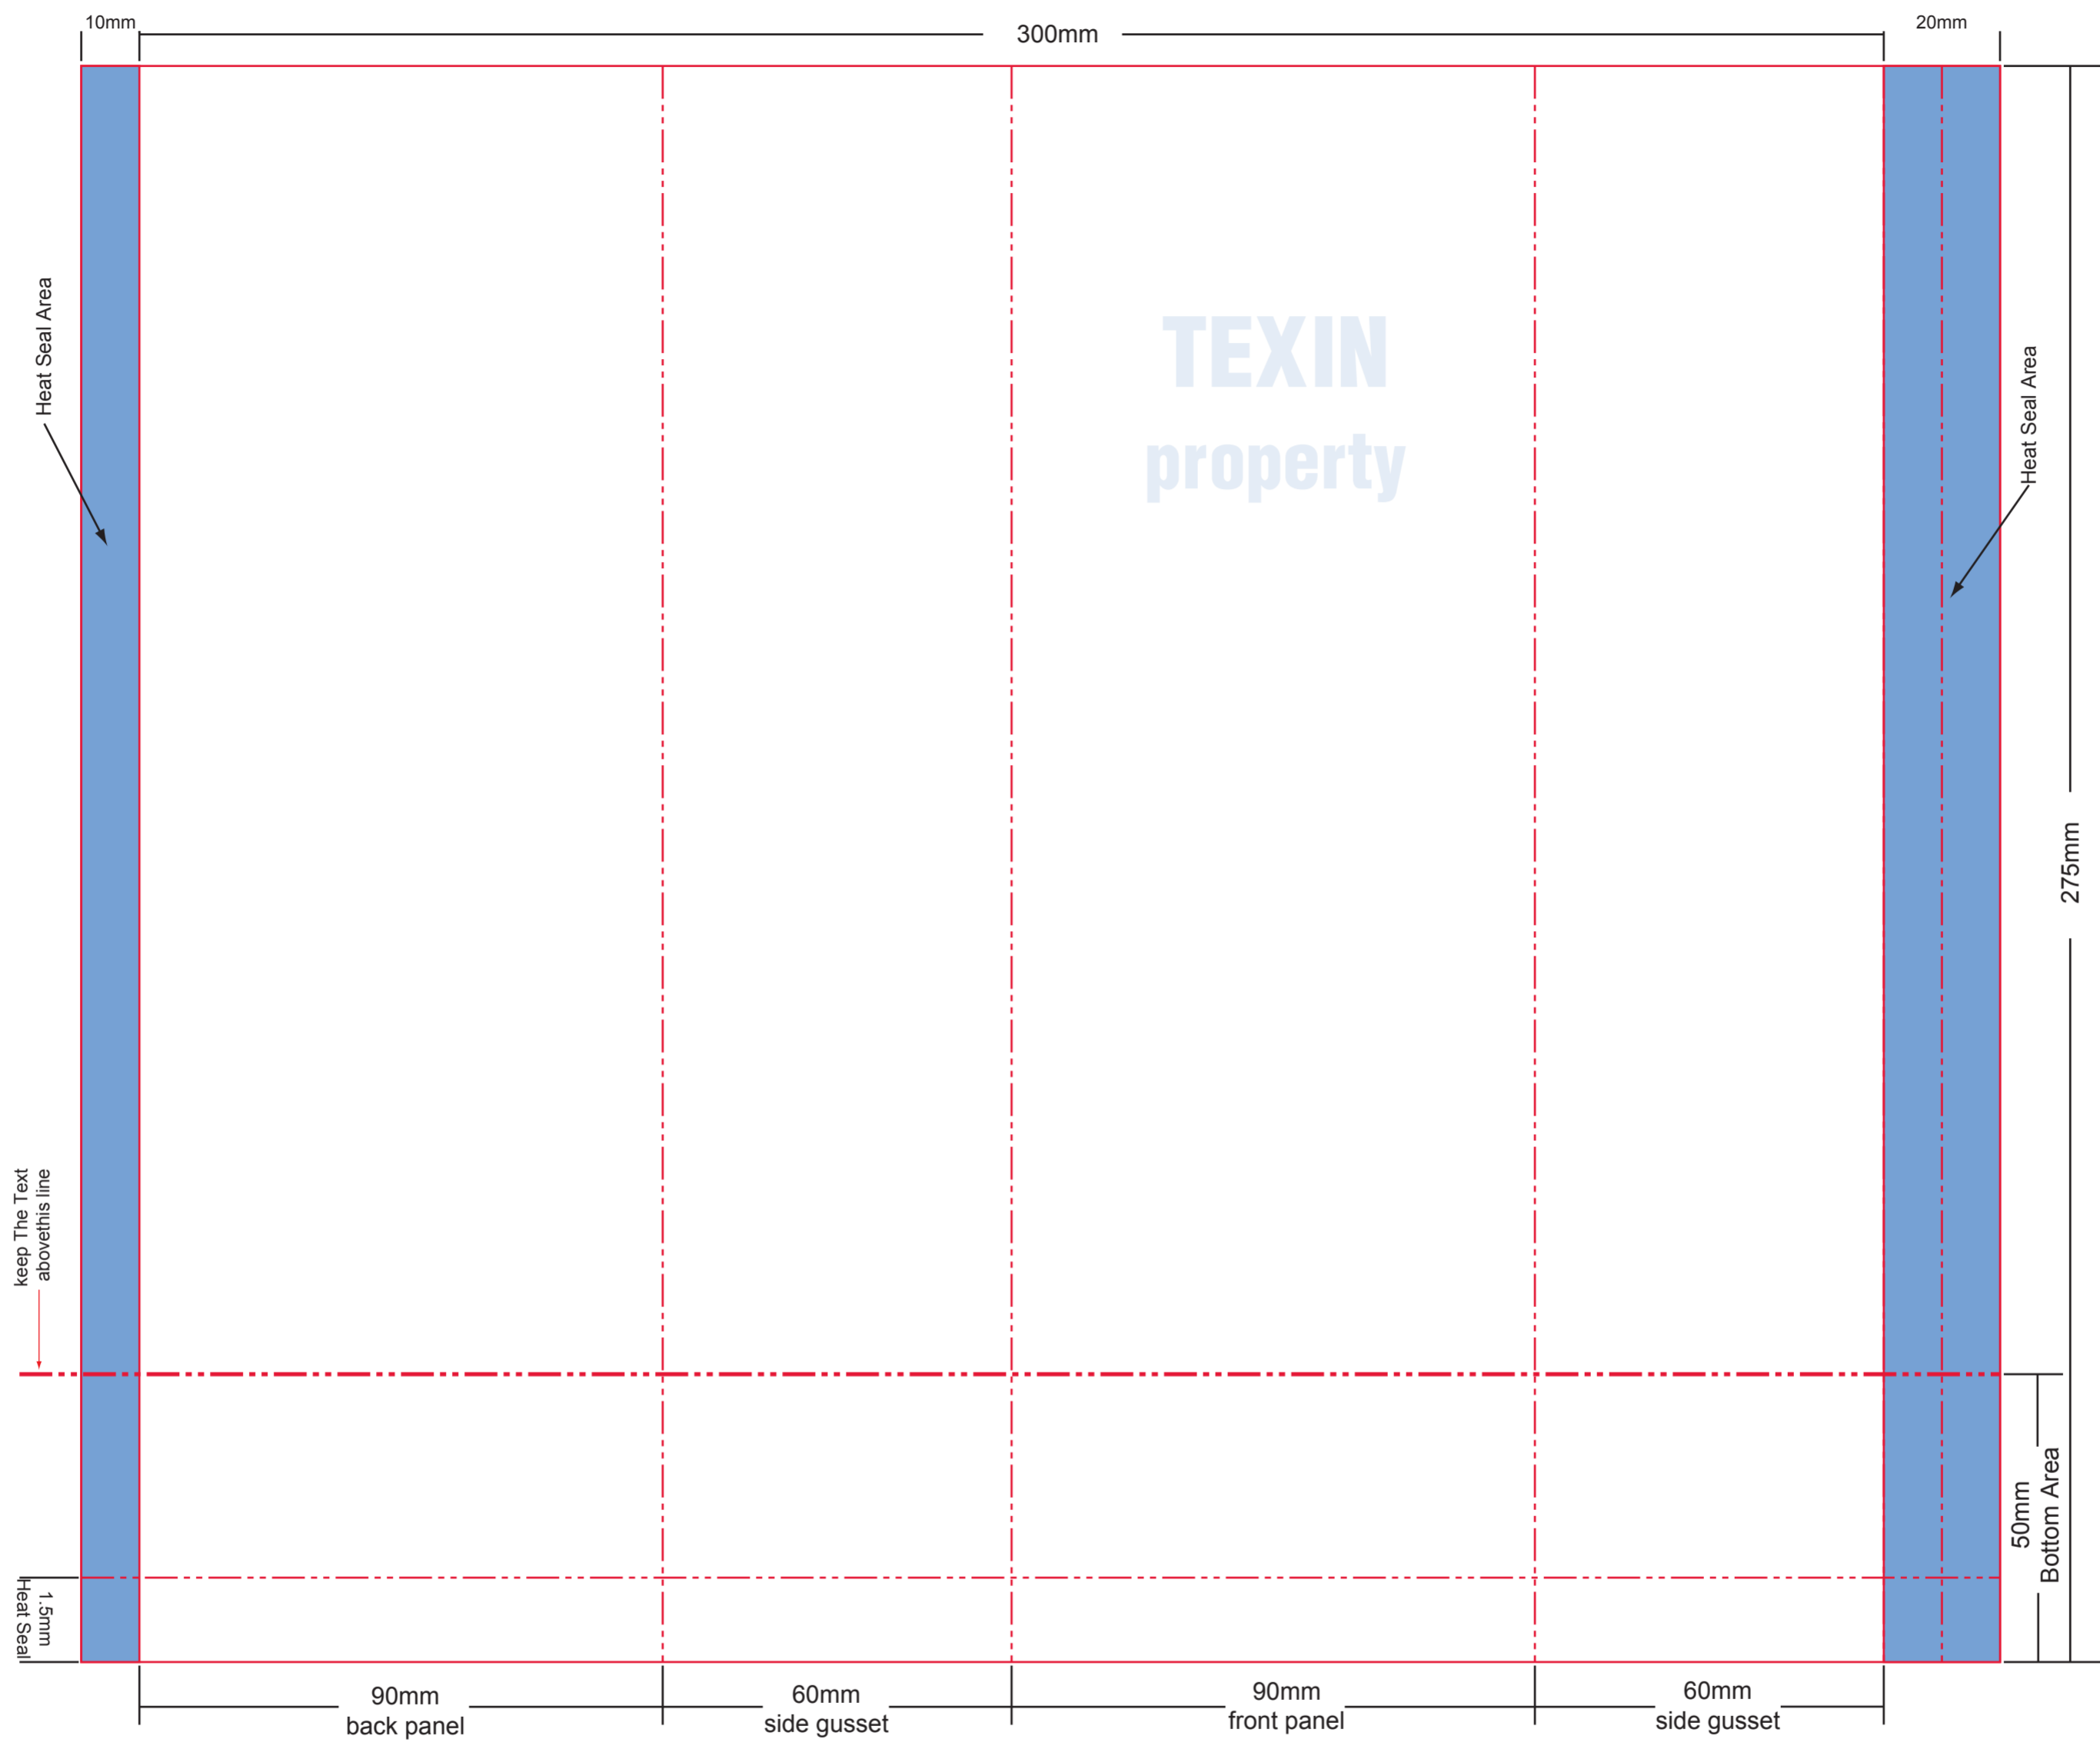

Die Line for 250g Quad Seal Coffee Bag (1:1)

Die Line for 500g Quad Seal Coffee Bag (1:1)

Die Line for 250g Centre Seal Coffee Bag (1:1)

Die Line for 500g Centre Seal Coffee Bag (1:1)

Die Line for 1000g Centre Seal Coffee Bag (1:1)

Die Line for 250g Side Seal Coffee Bag (1:1)

Die Line for 500g Side Seal Coffee Bag (1:1)

Die Line for 1000g Side Seal Coffee Bag (1:1)