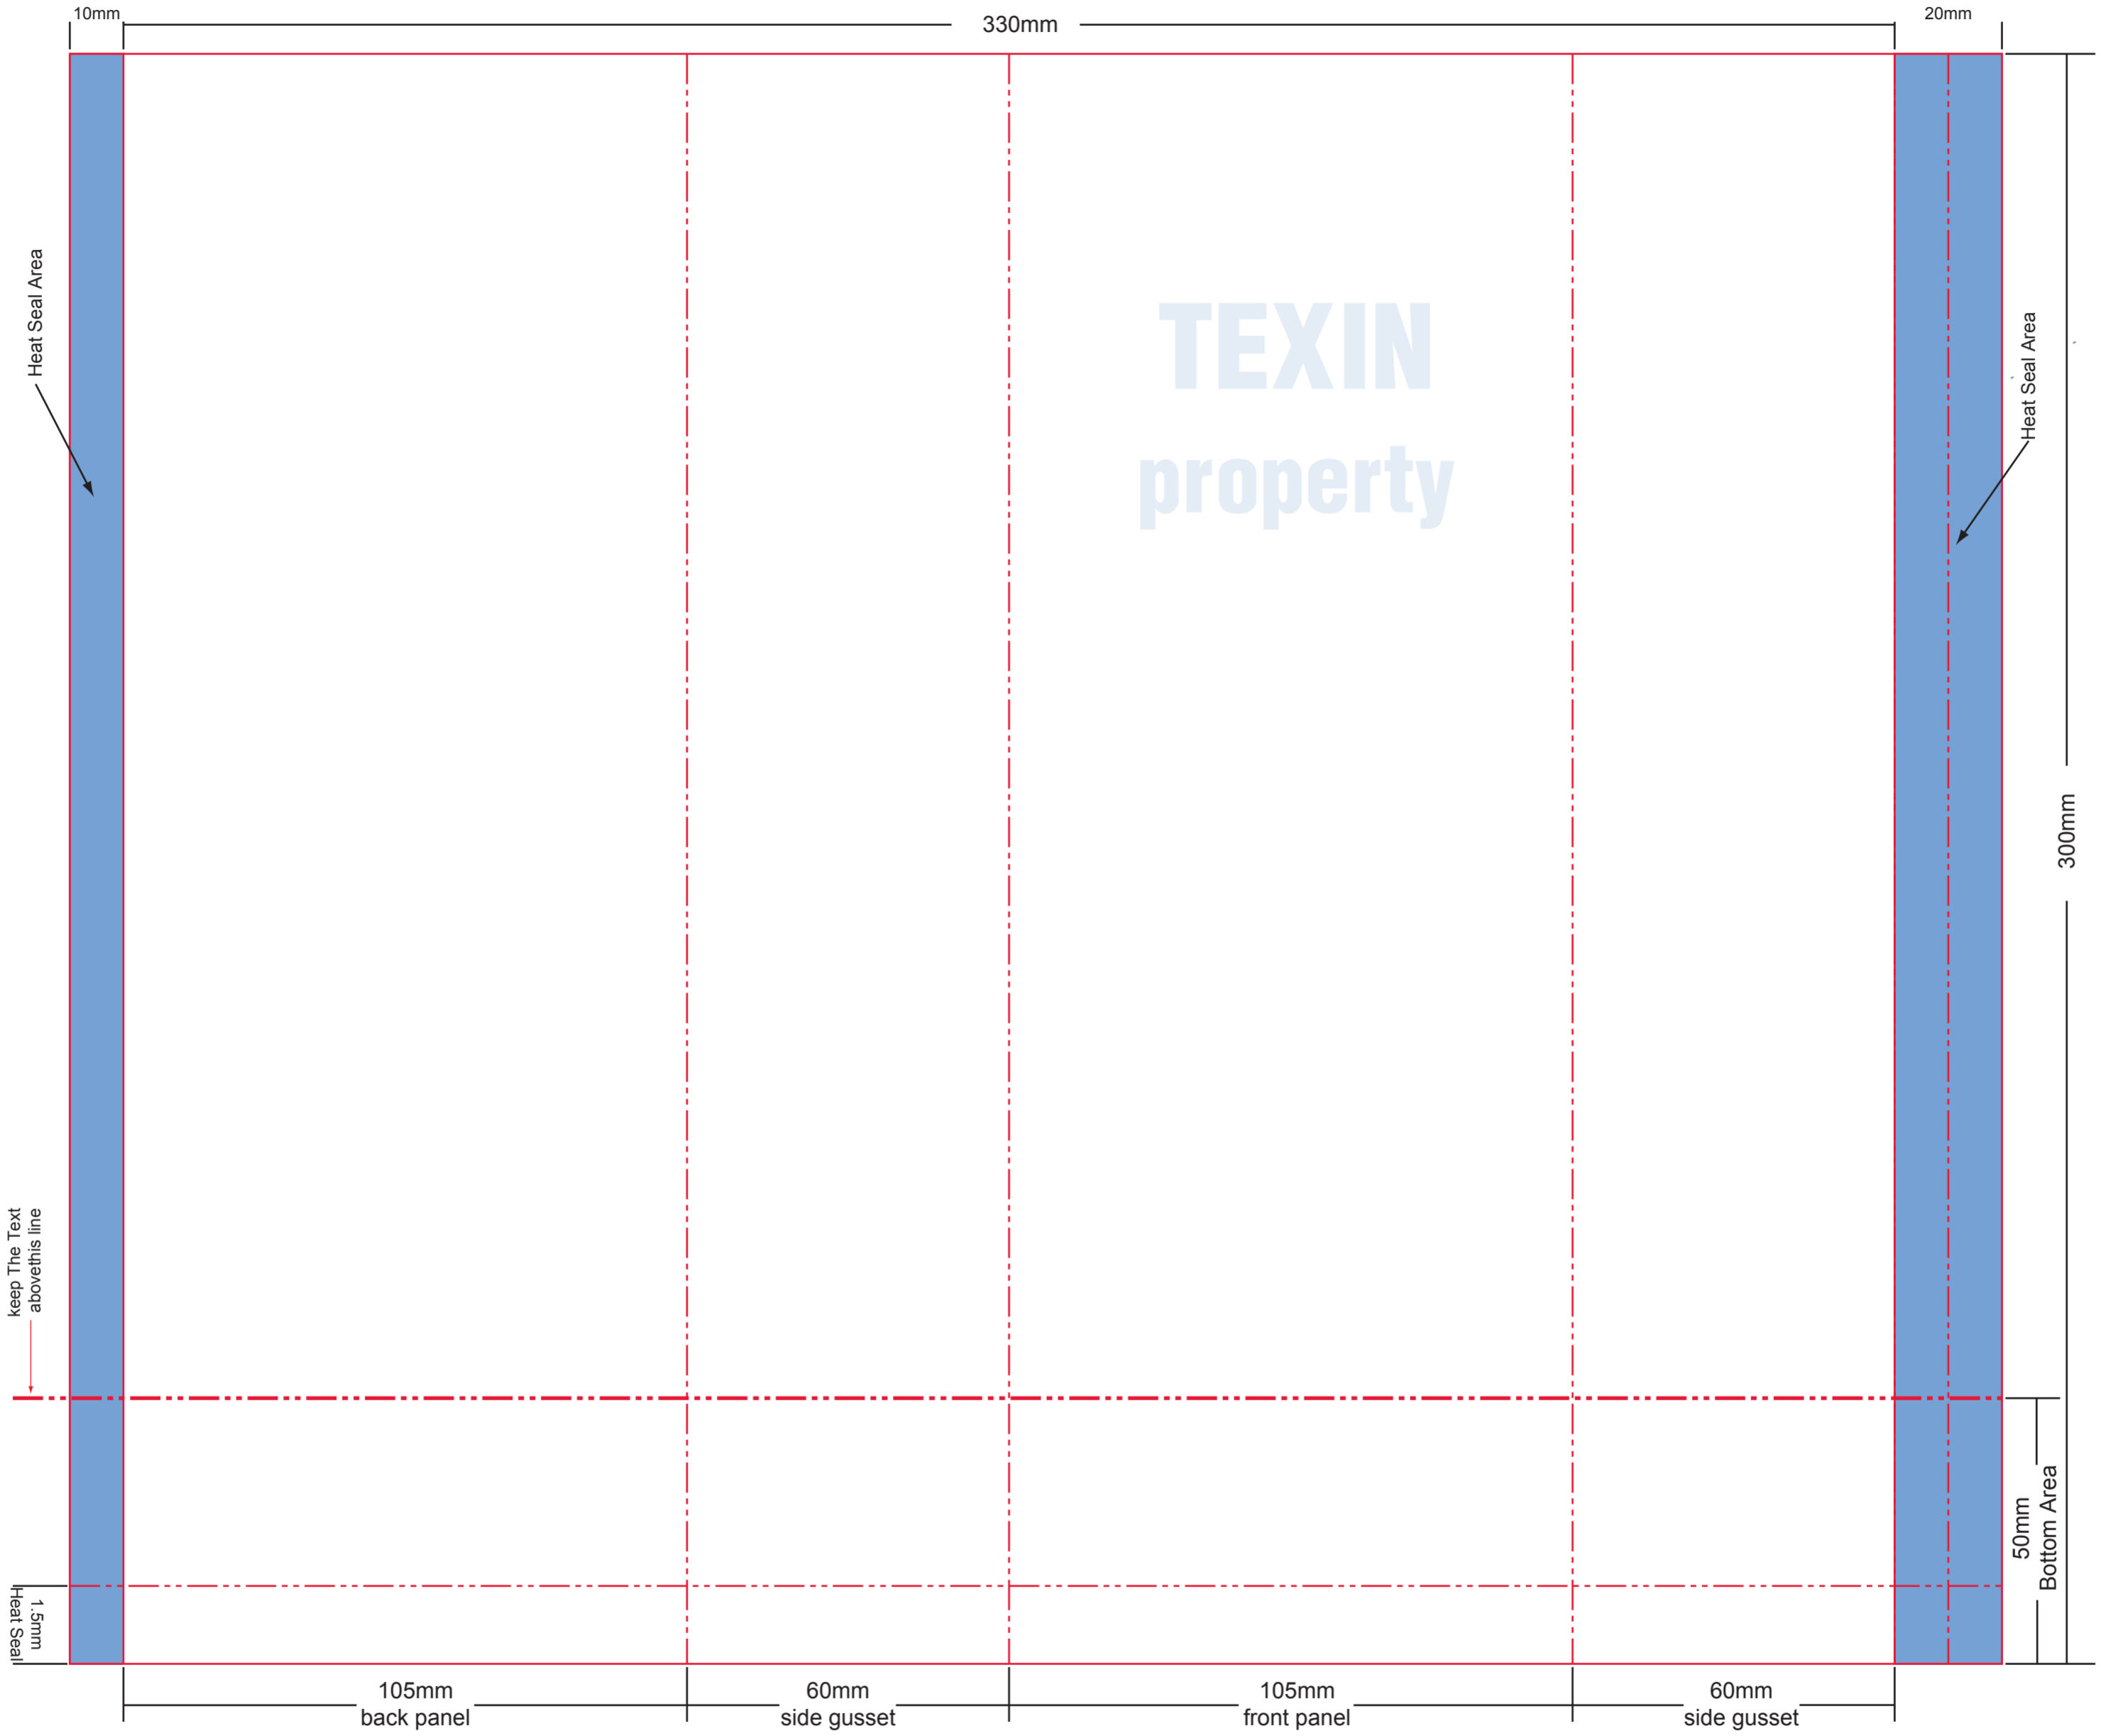

Die Line for 250g Quad Seal Coffee Bag (1:1)

Die Line for 500g Quad Seal Coffee Bag (1:1)

Die Line for 250g Centre Seal Coffee Bag (1:1)

Die Line for 500g Centre Seal Coffee Bag (1:1)

Die Line for 1000g Centre Seal Coffee Bag (1:1)

Die Line for 250g Side Seal Coffee Bag (1:1)

Die Line for 500g Side Seal Coffee Bag (1:1)

Die Line for 1000g Side Seal Coffee Bag (1:1)