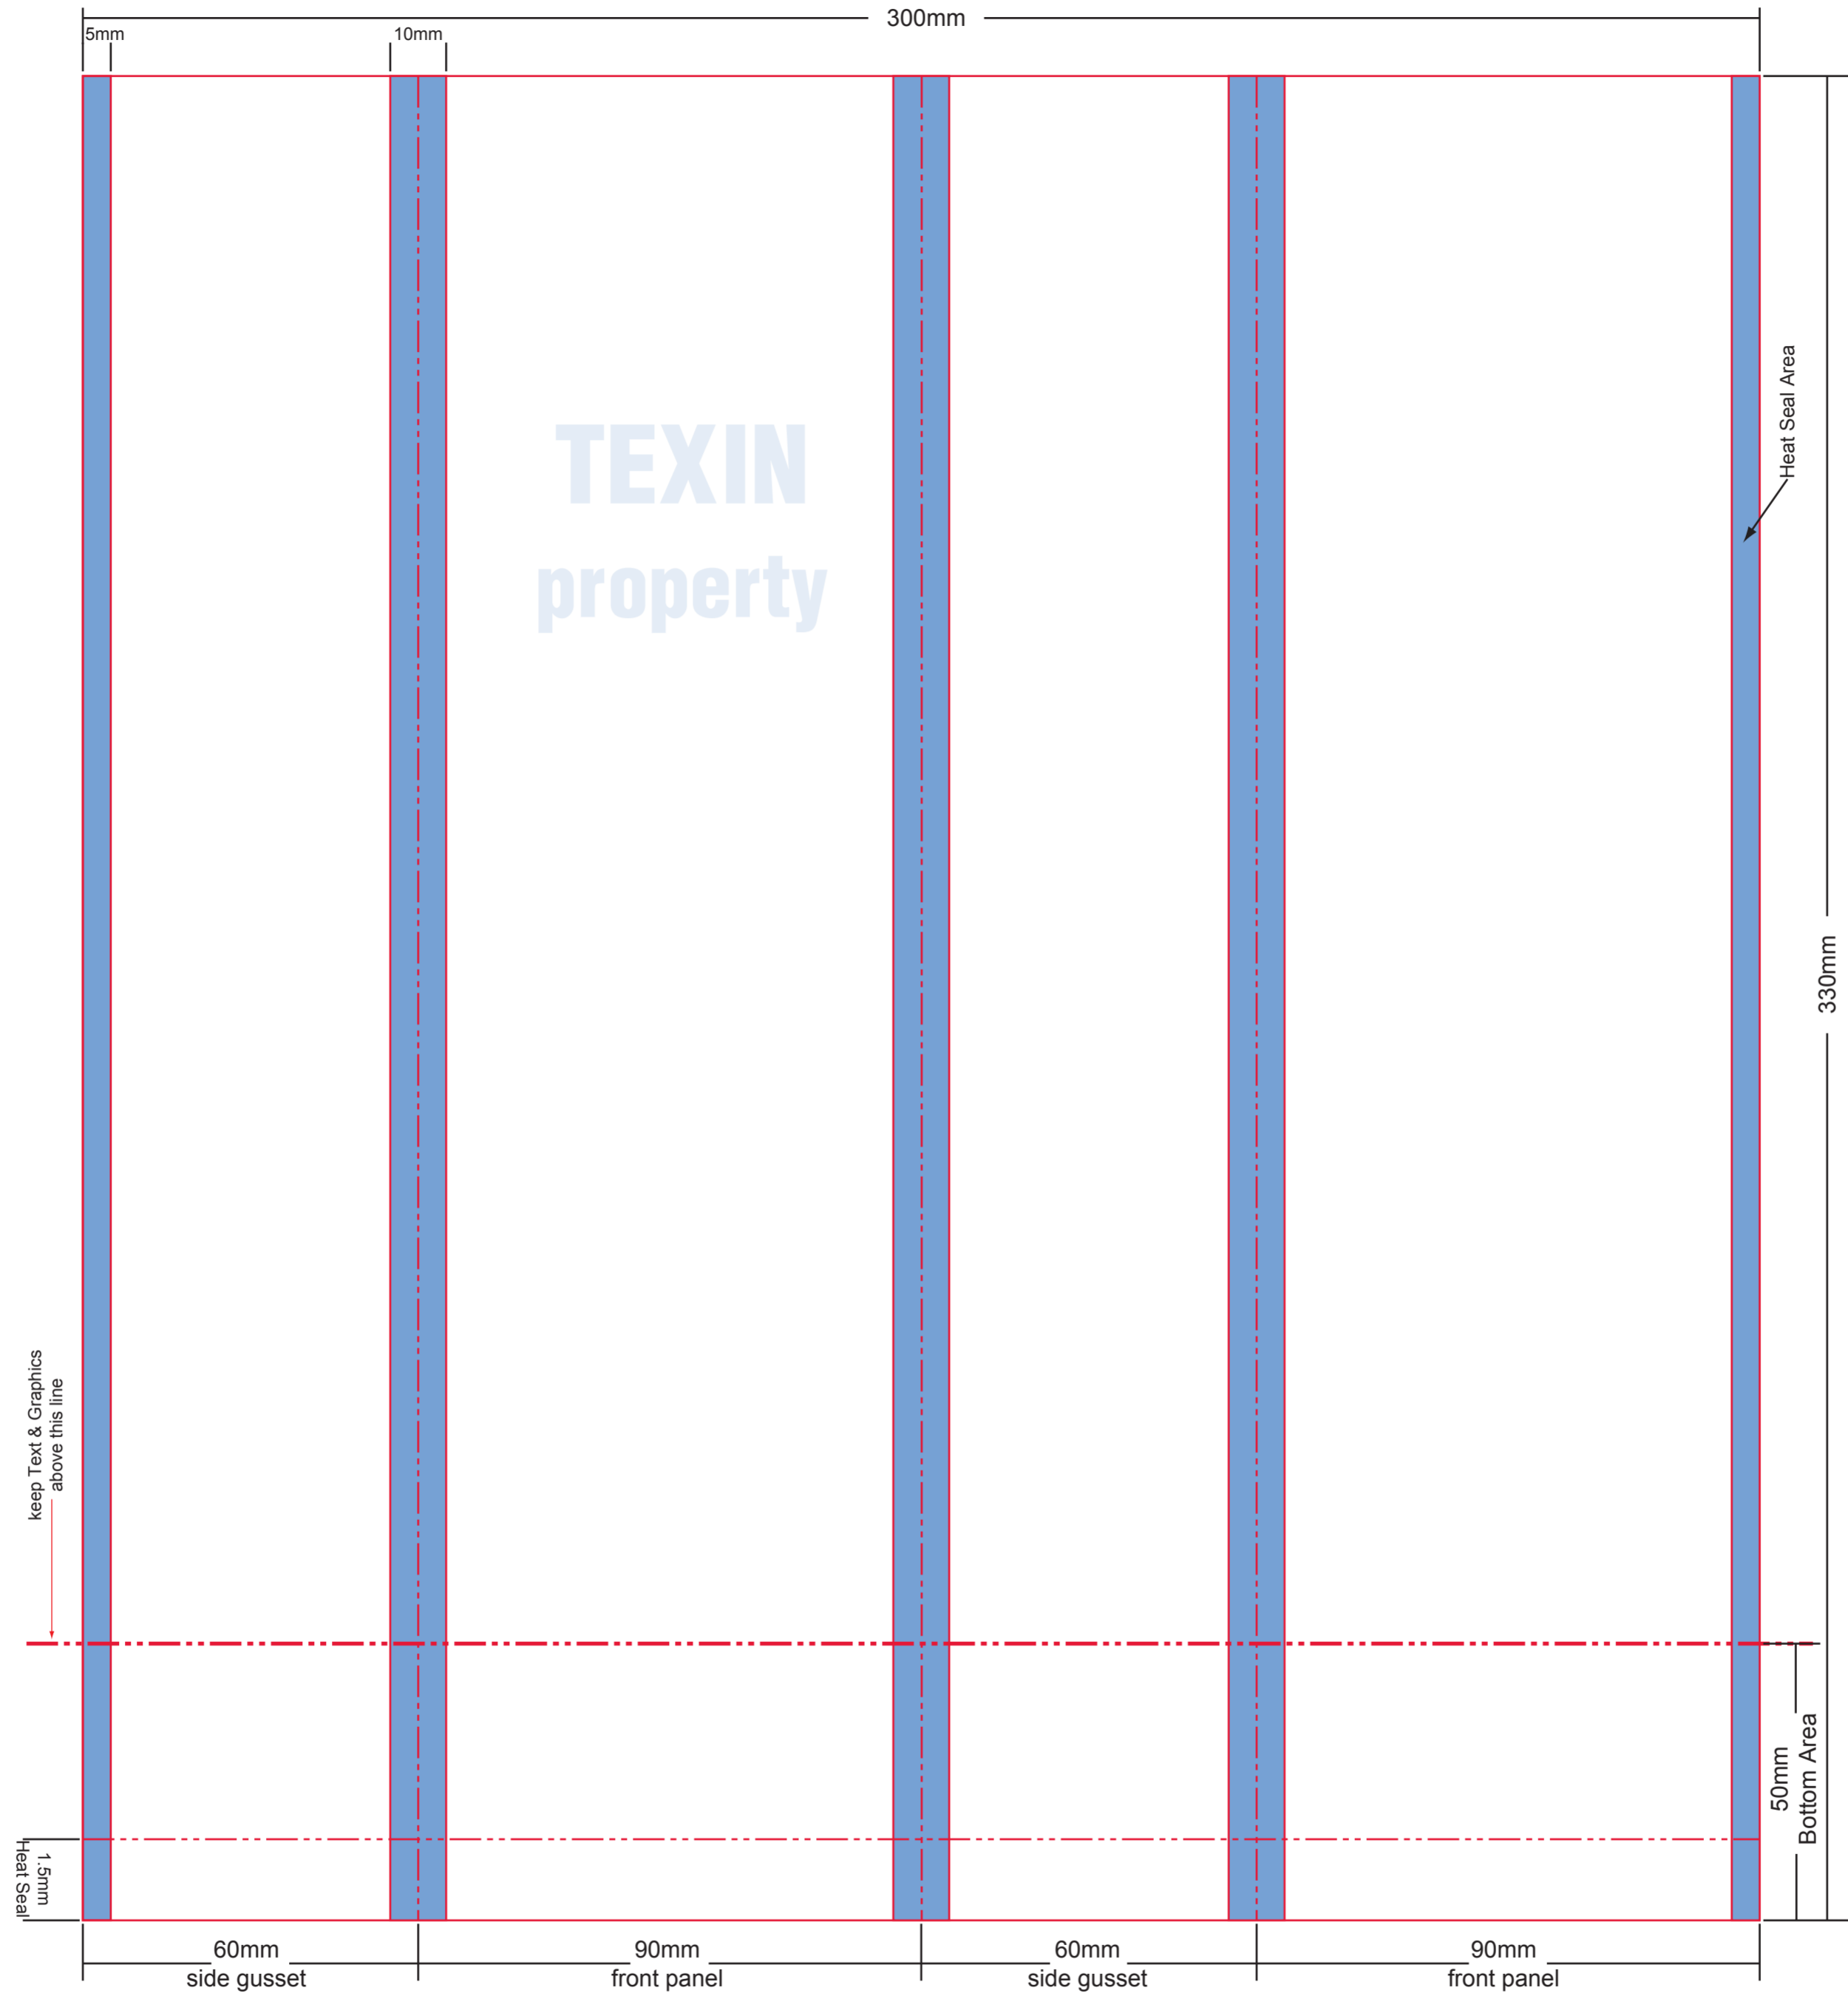

Die Line for 250g Quad Seal Coffee Bag (1:1)

Die Line for 500g Quad Seal Coffee Bag (1:1)

Die Line for 250g Centre Seal Coffee Bag (1:1)

Die Line for 500g Centre Seal Coffee Bag (1:1)

Die Line for 1000g Centre Seal Coffee Bag (1:1)

Die Line for 250g Side Seal Coffee Bag (1:1)

Die Line for 500g Side Seal Coffee Bag (1:1)

Die Line for 1000g Side Seal Coffee Bag (1:1)