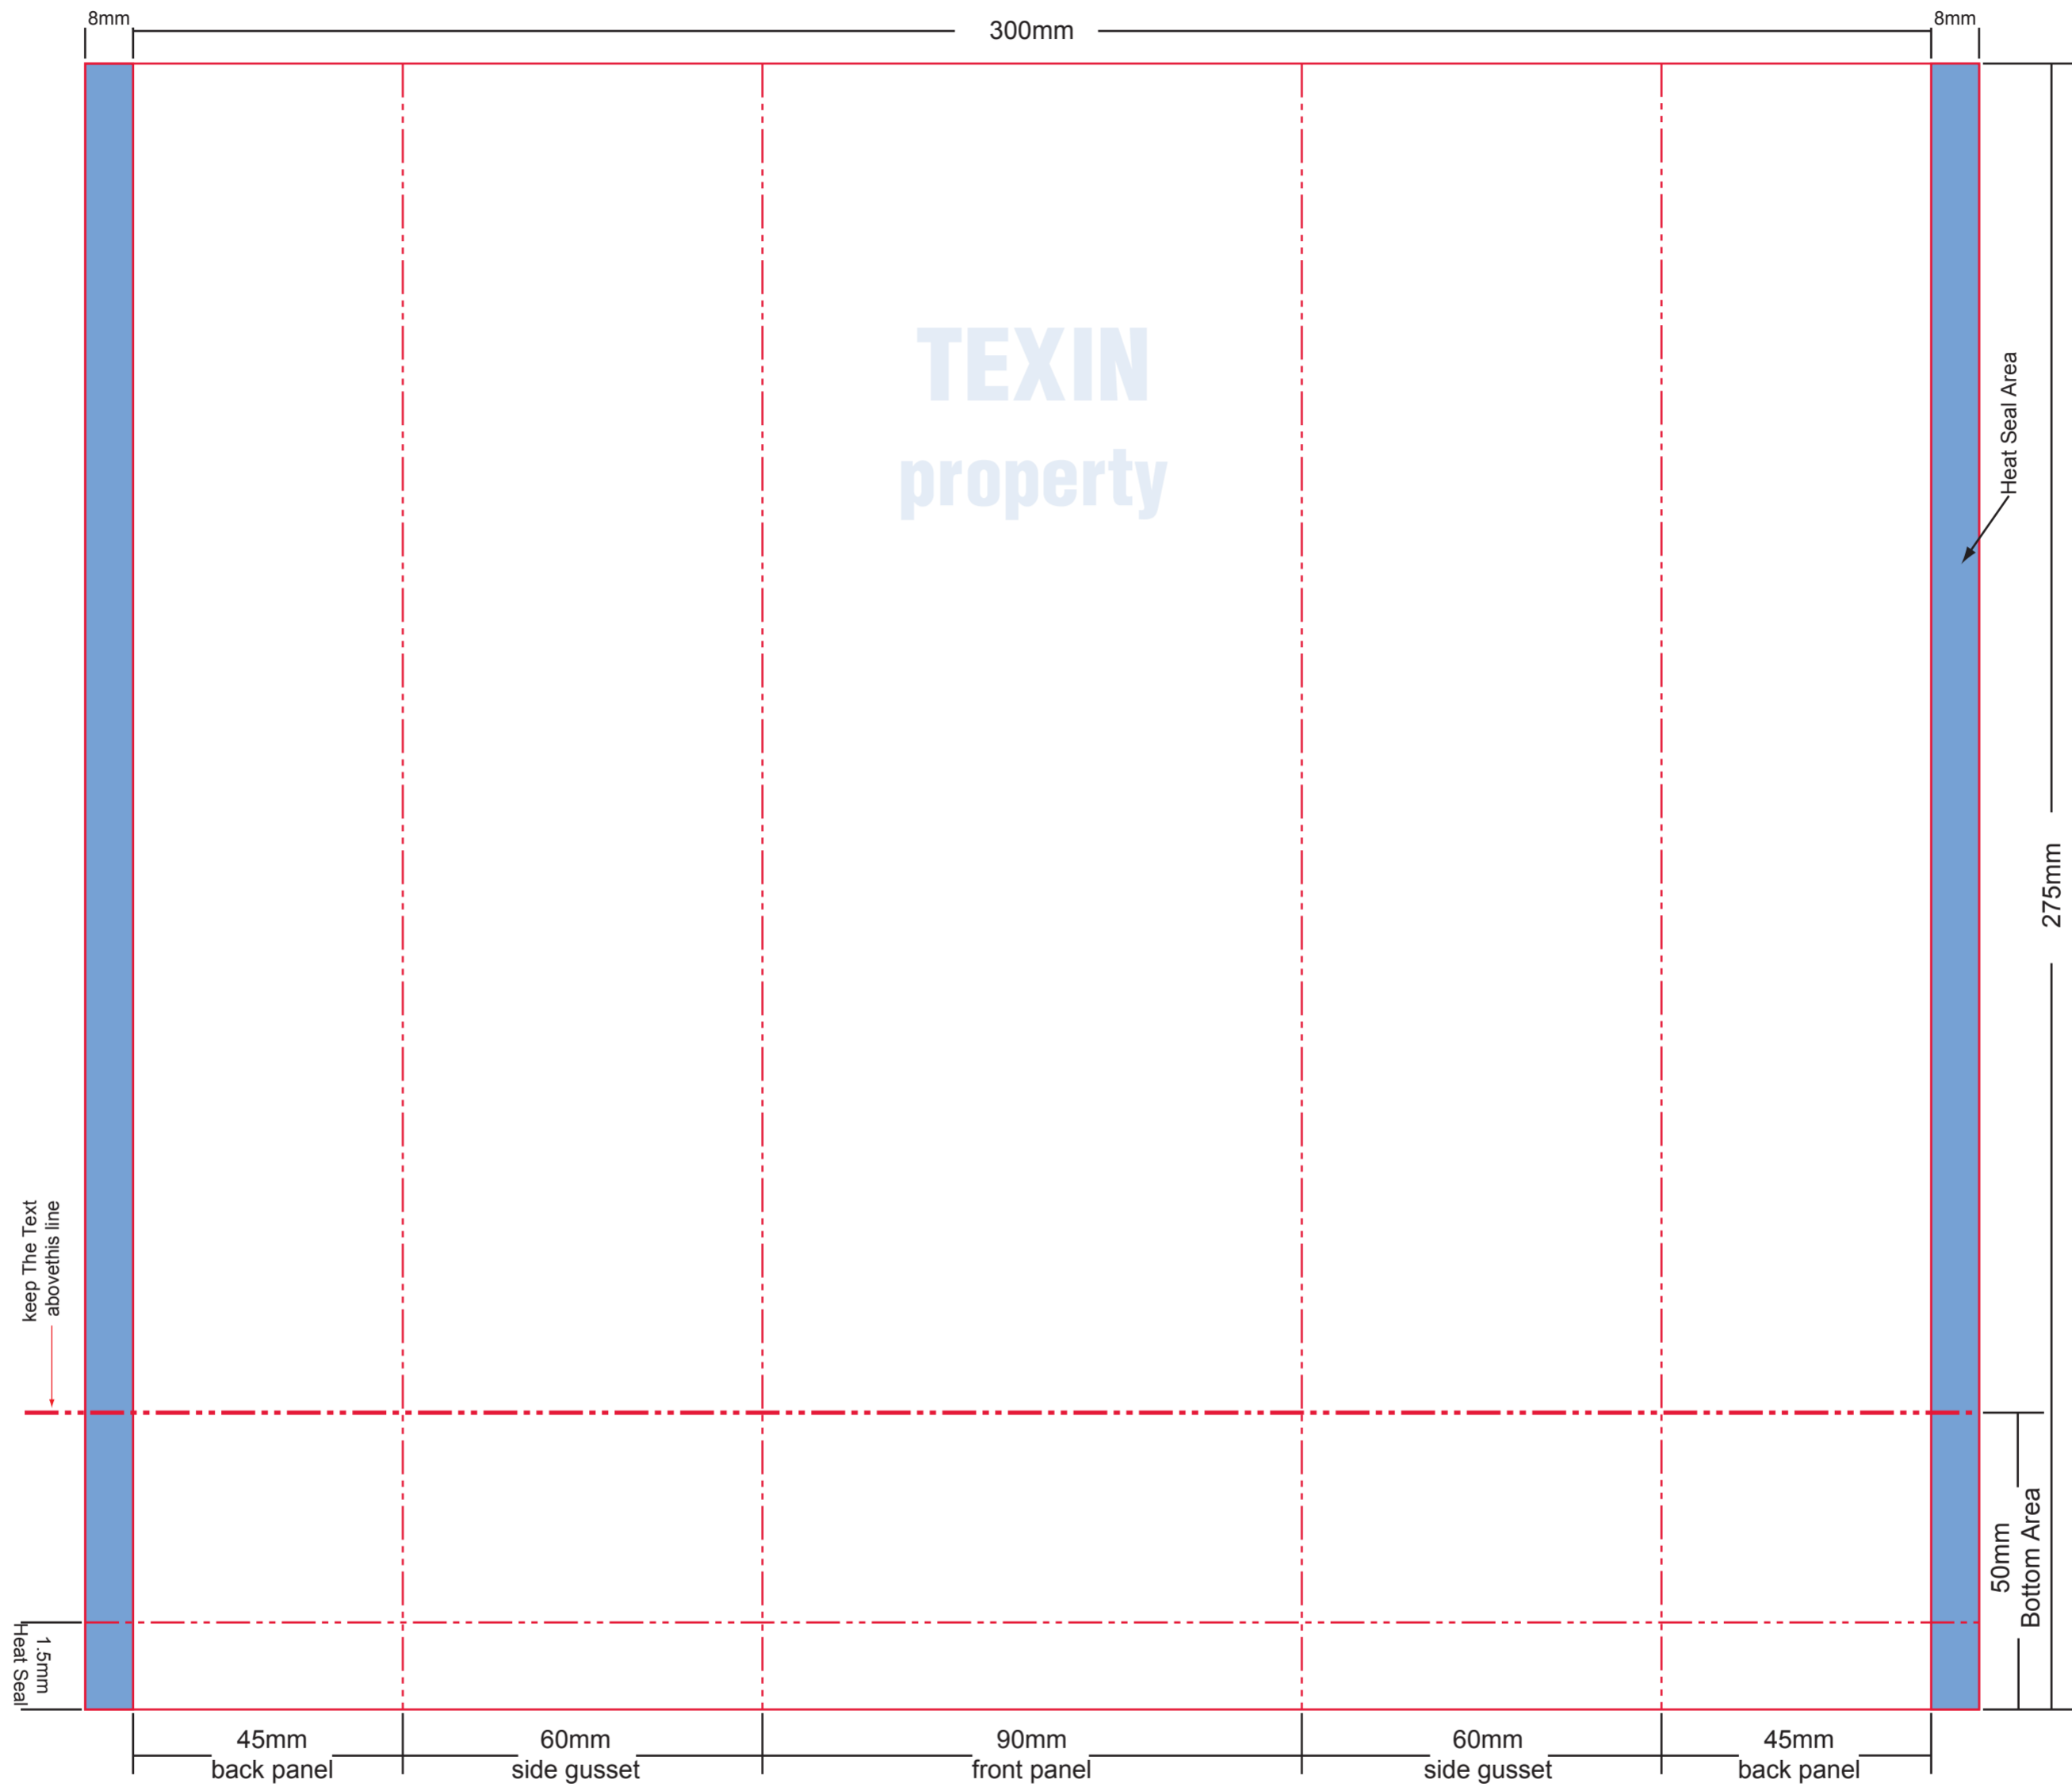

Die Line for 250g Quad Seal Coffee Bag (1:1)

Die Line for 500g Quad Seal Coffee Bag (1:1)

Die Line for 250g Centre Seal Coffee Bag (1:1)

Die Line for 500g Centre Seal Coffee Bag (1:1)

Die Line for 1000g Centre Seal Coffee Bag (1:1)

Die Line for 250g Side Seal Coffee Bag (1:1)

Die Line for 500g Side Seal Coffee Bag (1:1)

Die Line for 1000g Side Seal Coffee Bag (1:1)