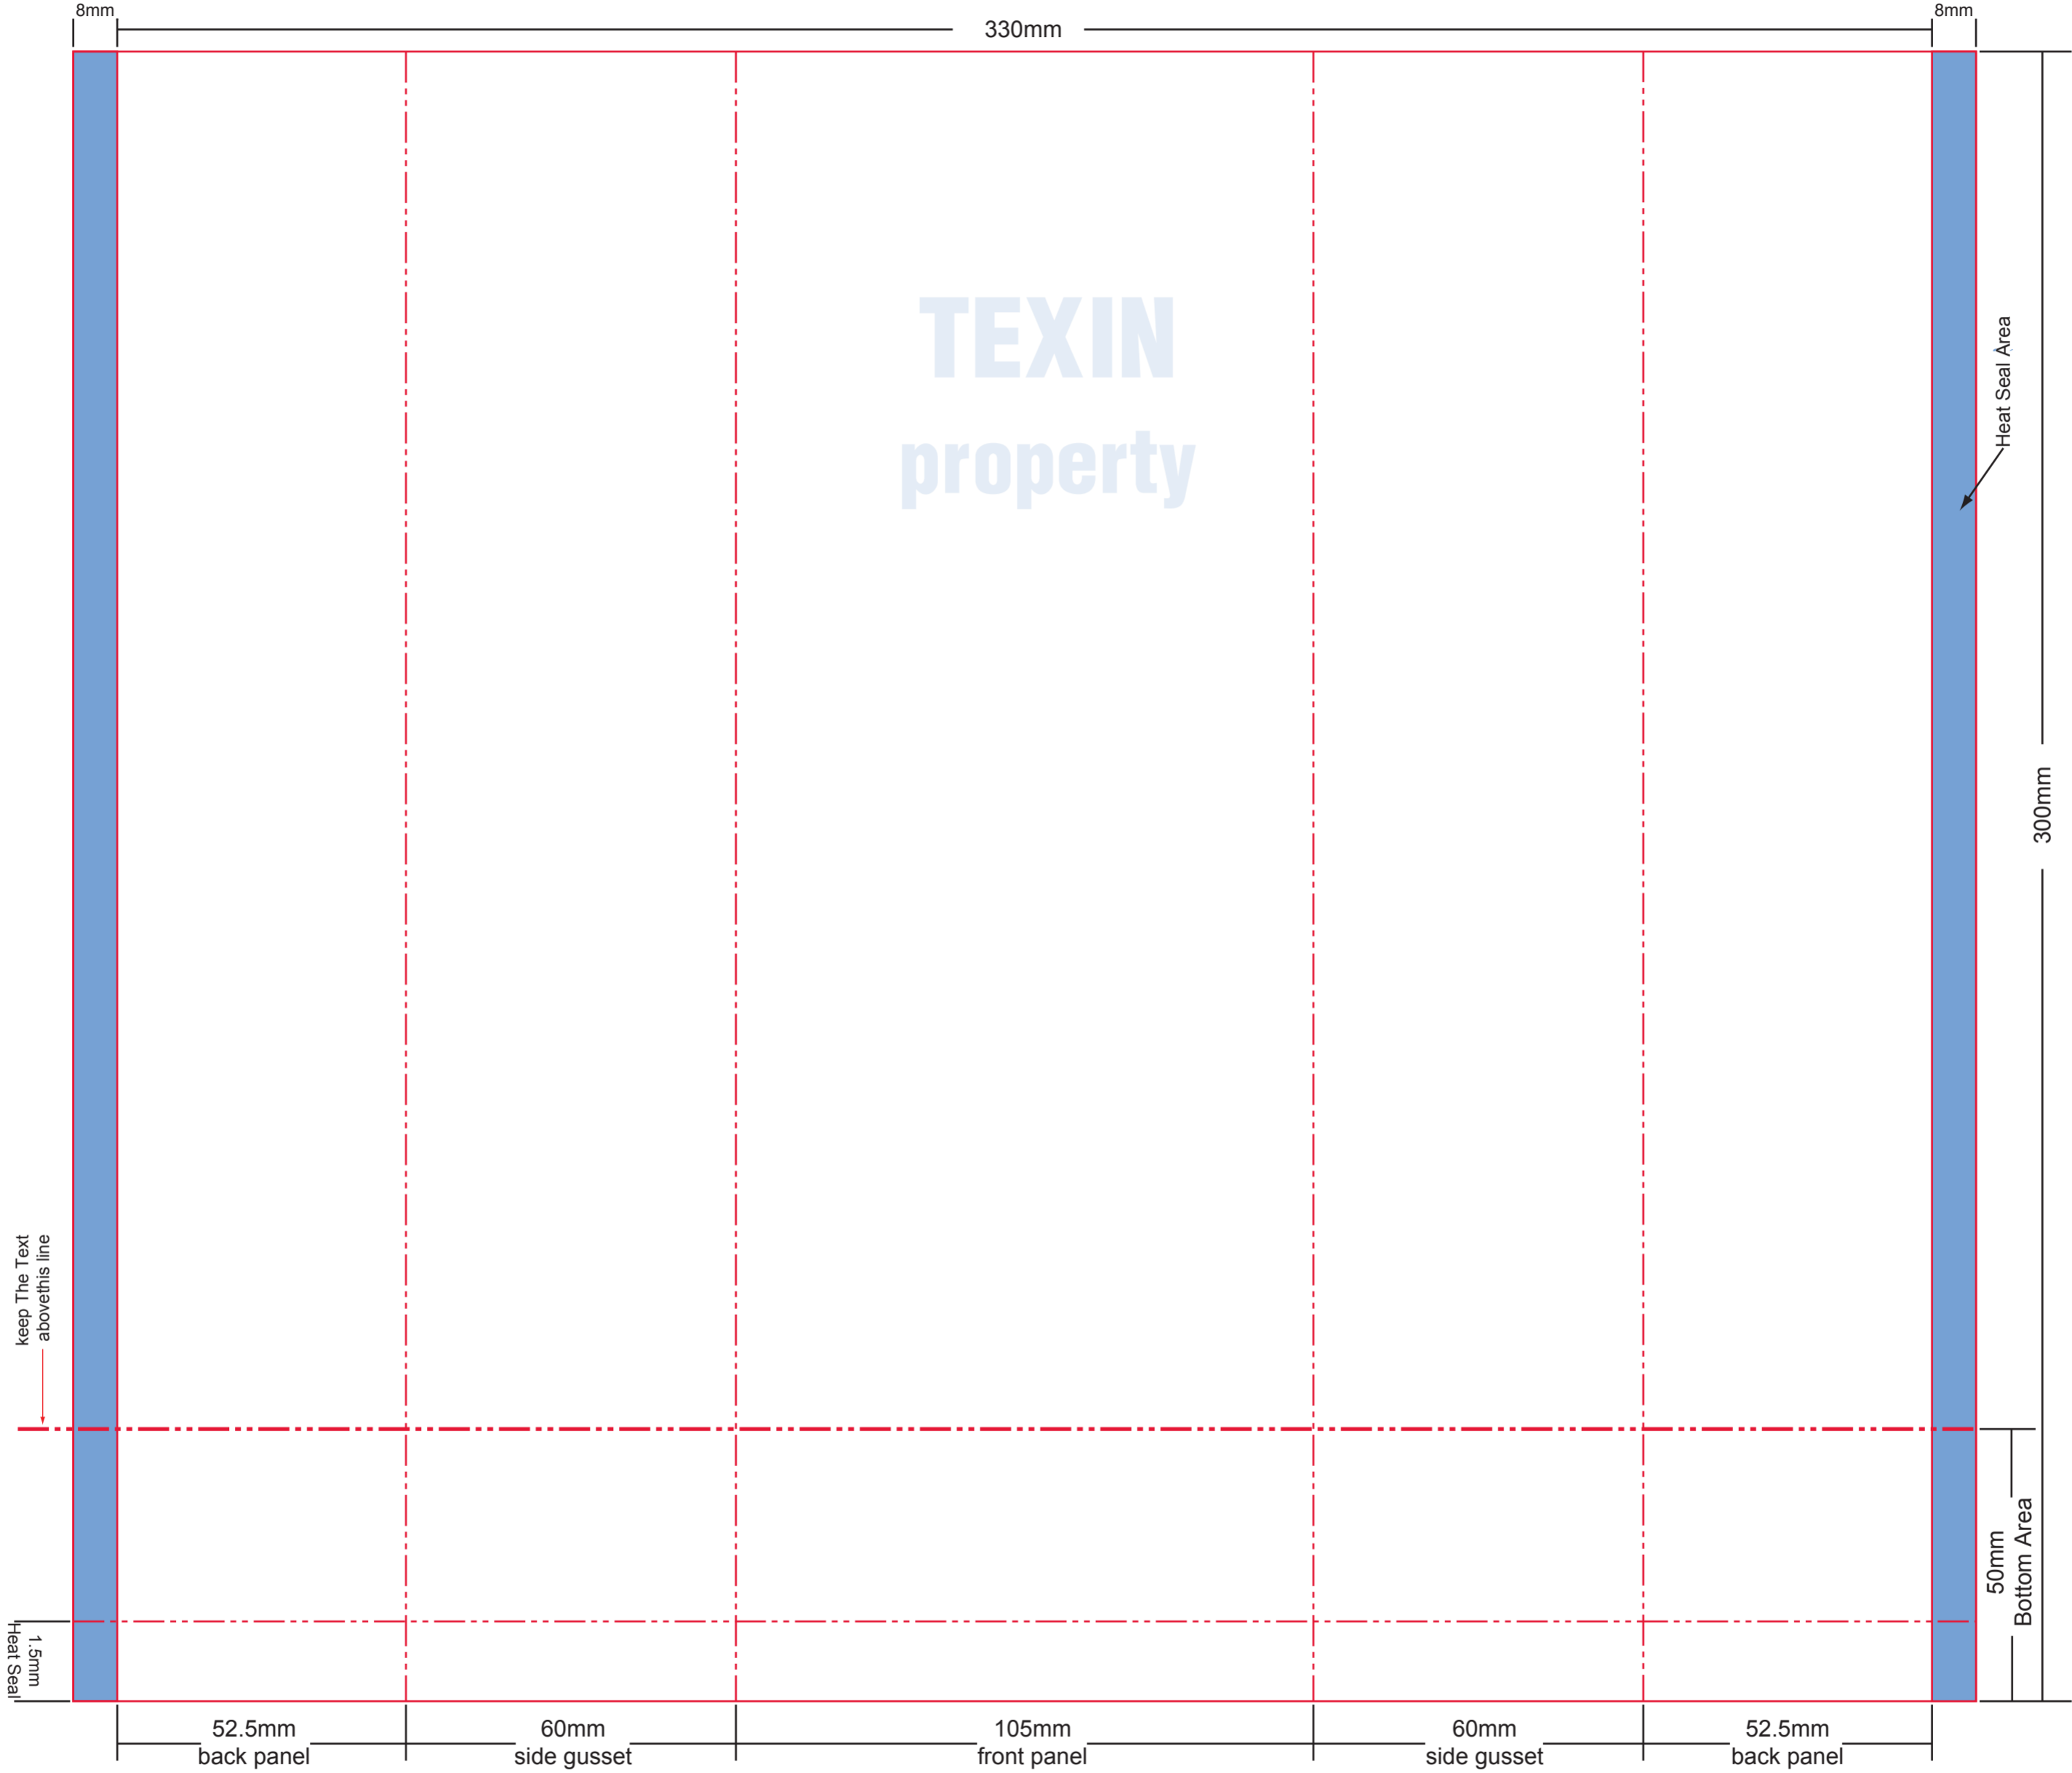

Die Line for 250g Quad Seal Coffee Bag (1:1)

Die Line for 500g Quad Seal Coffee Bag (1:1)

Die Line for 250g Centre Seal Coffee Bag (1:1)

Die Line for 500g Centre Seal Coffee Bag (1:1)

Die Line for 1000g Centre Seal Coffee Bag (1:1)

Die Line for 250g Side Seal Coffee Bag (1:1)

Die Line for 500g Side Seal Coffee Bag (1:1)

Die Line for 1000g Side Seal Coffee Bag (1:1)