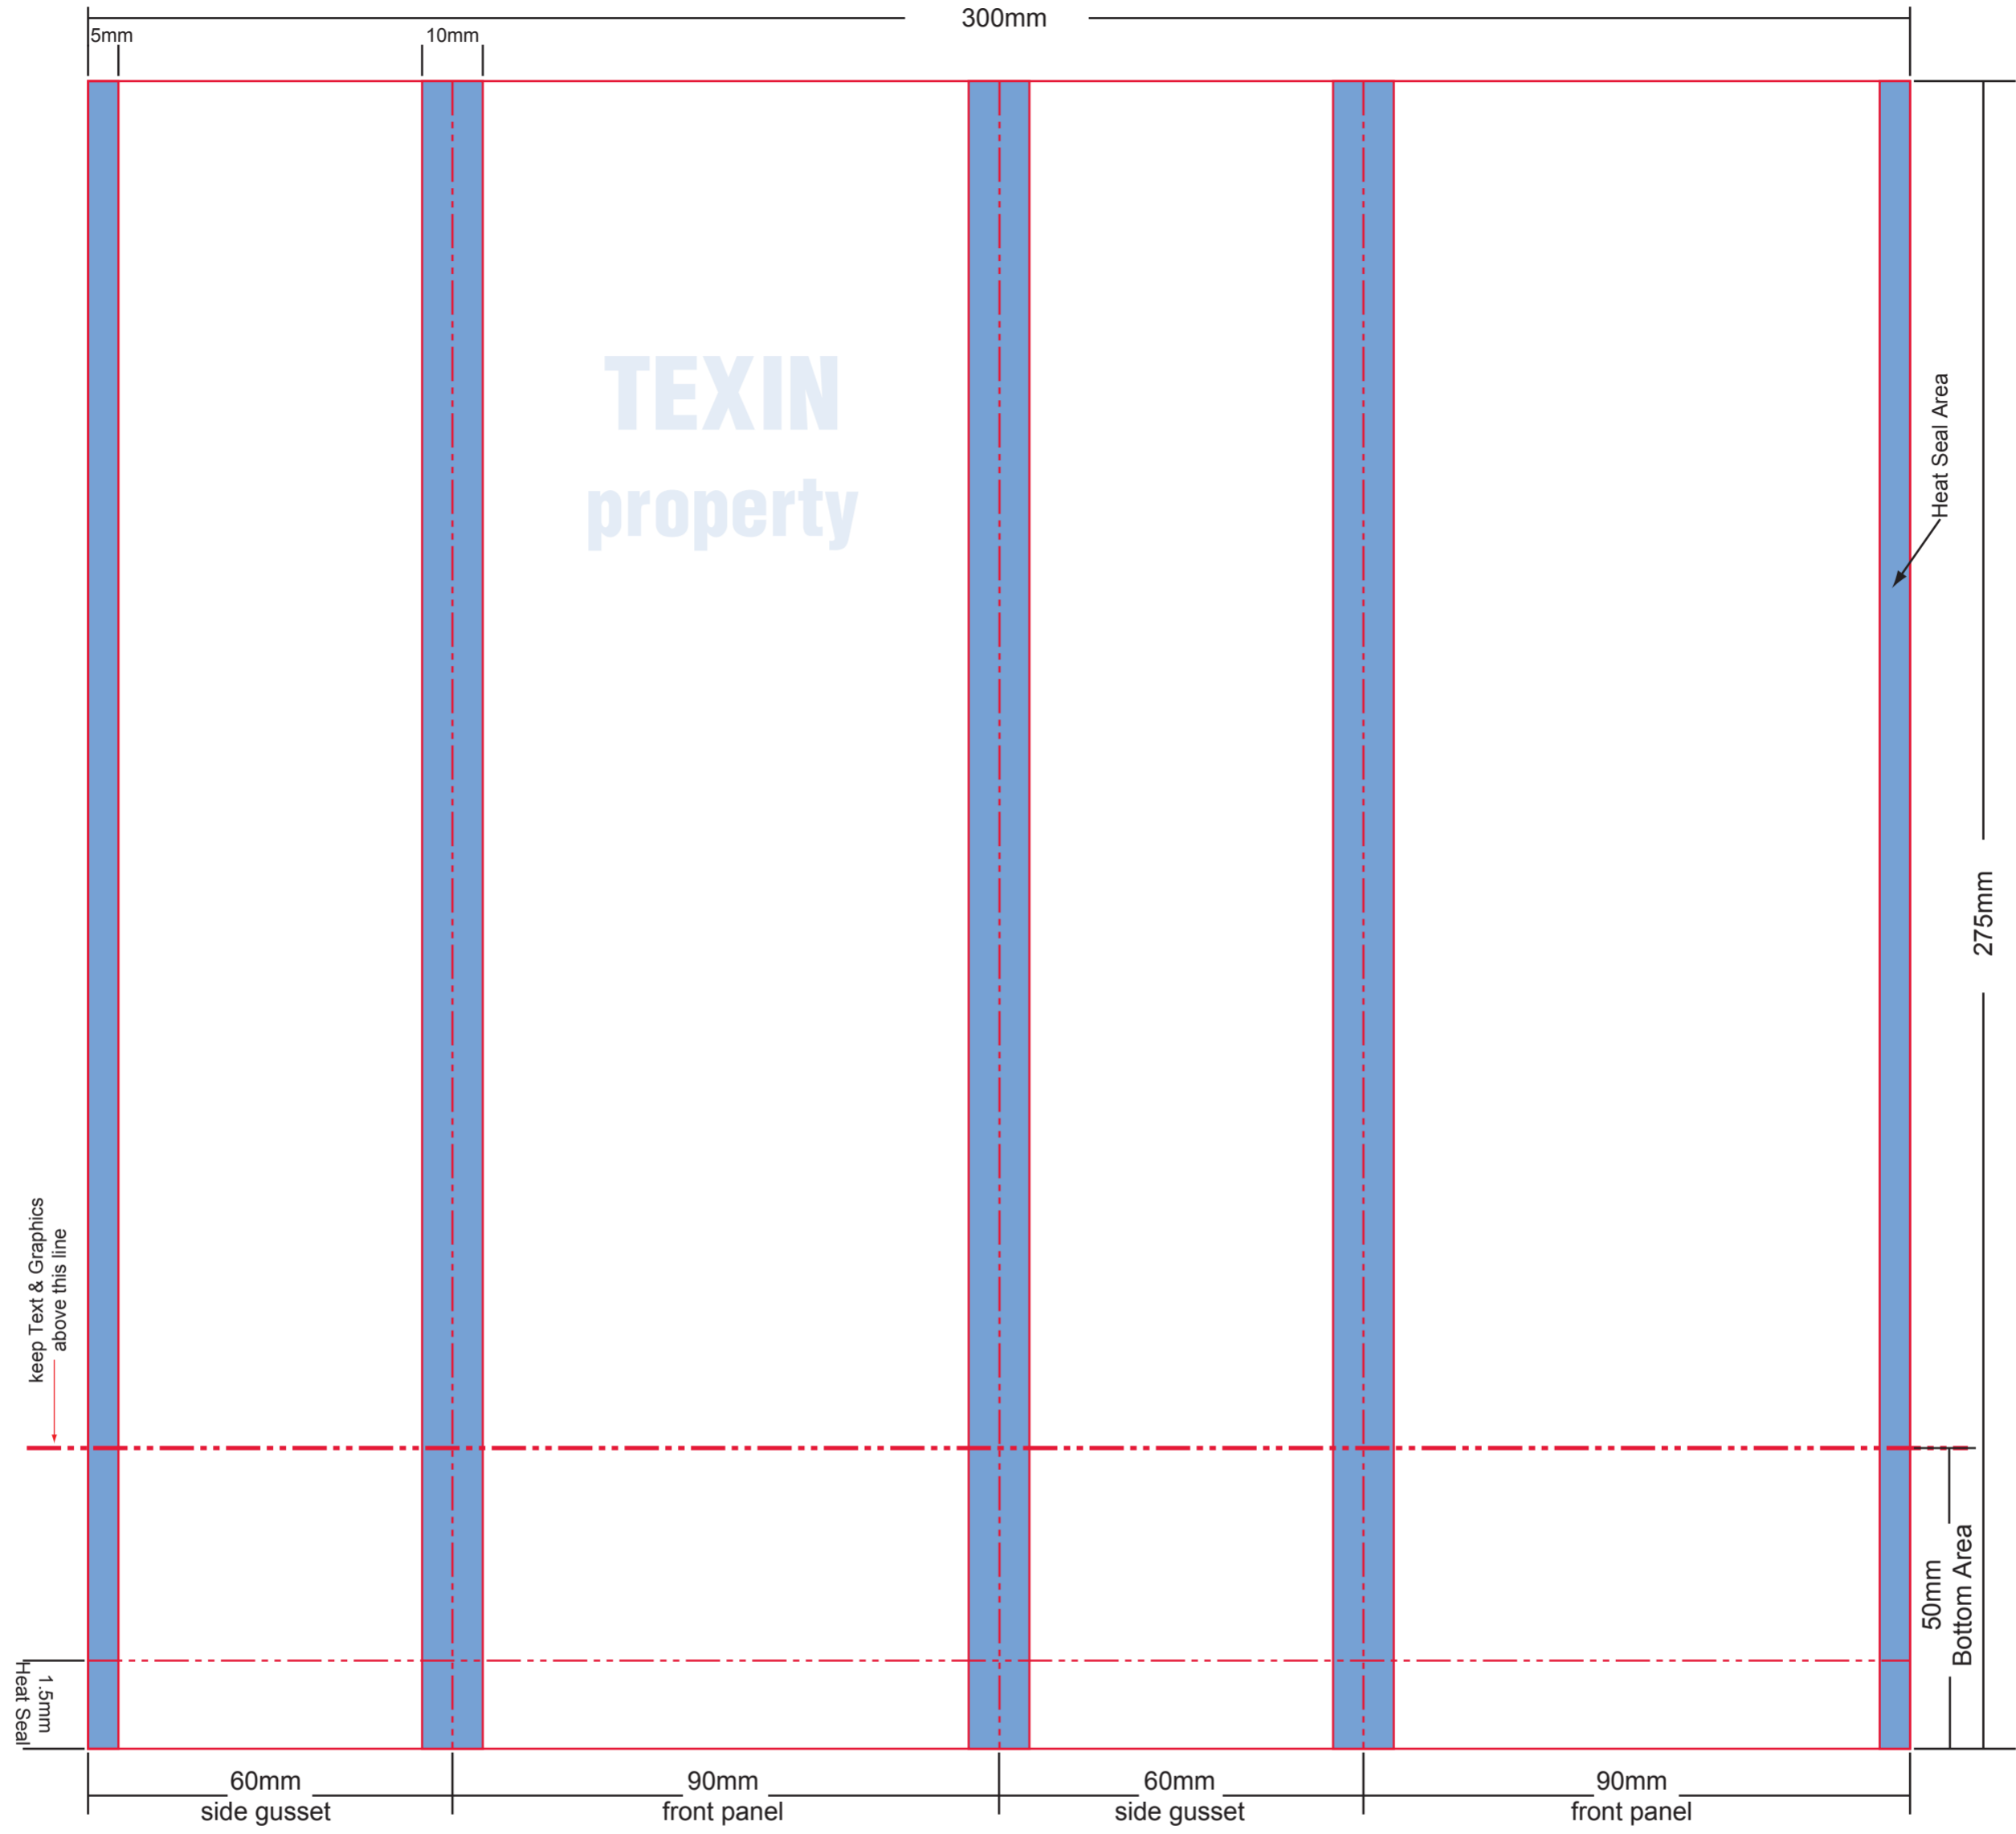

Die Line for 250g Quad Seal Coffee Bag (1:1)

Die Line for 500g Quad Seal Coffee Bag (1:1)

Die Line for 250g Centre Seal Coffee Bag (1:1)

Die Line for 500g Centre Seal Coffee Bag (1:1)

Die Line for 1000g Centre Seal Coffee Bag (1:1)

Die Line for 250g Side Seal Coffee Bag (1:1)

Die Line for 500g Side Seal Coffee Bag (1:1)

Die Line for 1000g Side Seal Coffee Bag (1:1)