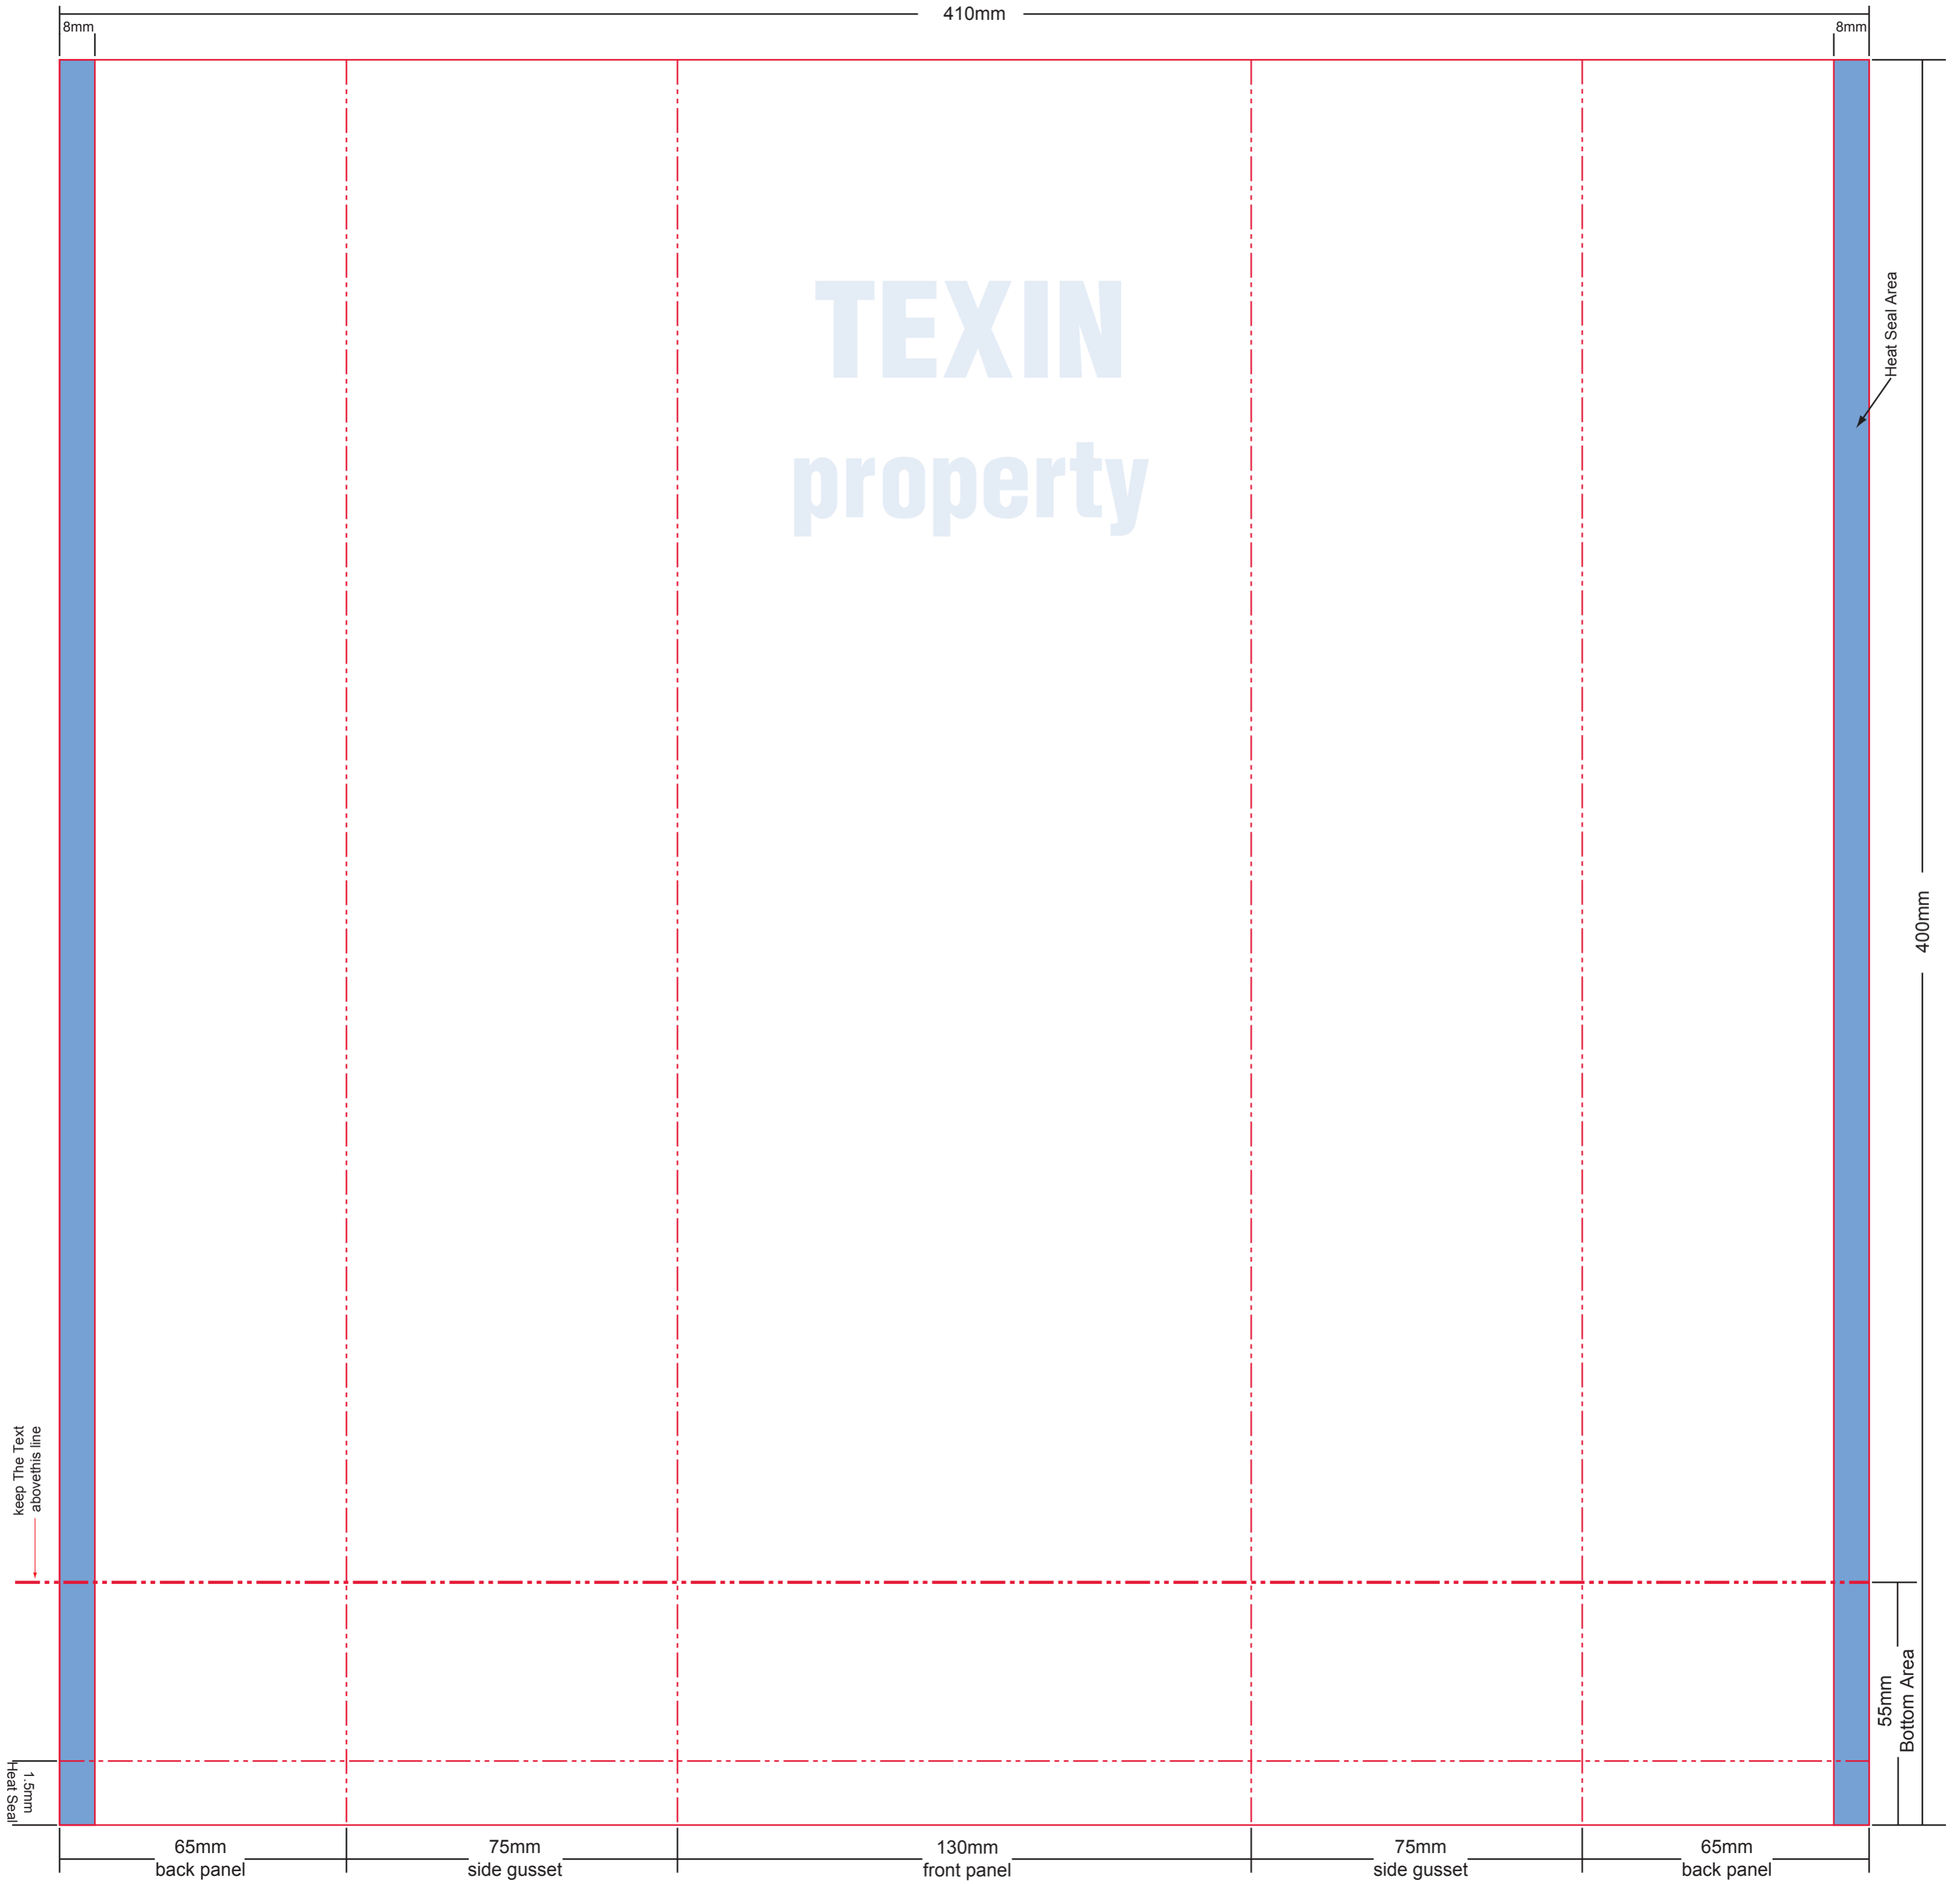

Die Line for 250g Quad Seal Coffee Bag (1:1)

Die Line for 500g Quad Seal Coffee Bag (1:1)

Die Line for 250g Centre Seal Coffee Bag (1:1)

Die Line for 500g Centre Seal Coffee Bag (1:1)

Die Line for 1000g Centre Seal Coffee Bag (1:1)

Die Line for 250g Side Seal Coffee Bag (1:1)

Die Line for 500g Side Seal Coffee Bag (1:1)

Die Line for 1000g Side Seal Coffee Bag (1:1)